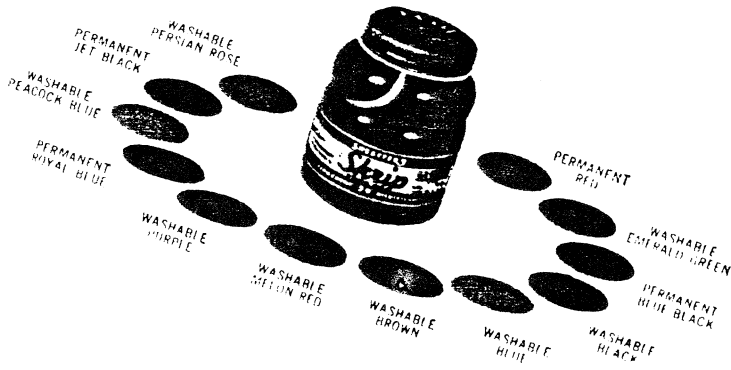

Exclusive

TOP WELL BOTTLE

Permits free, easy, instant filling
... without muss — bother — or
tilting.

Magic Circle

CAP

"Magic-Circle" instantly ab-
sorbs excess fluid, leaves bottle
rim clean and clear.

**SHEAFFER'S
SUCCESS**

SHEAFFER'S
Skrip

**world's largest-selling writing fluid
makes ANY pen write better!**

Test Proved
**THE WORLD'S SAFEST
WRITING FLUID**

Constant use of Skrip eliminates the most common pen faults and failures. For this safest of all writing fluids won't clot, clog or corrode—won't injure metal, rubber or composition parts. Quick-starting, quick-drying, free-flowing, Skrip is best for any pen. Permanent or Washable, for easy removal from any washable fabric. Skrip 2 oz. bottle—15c; 4 oz. size—25c.